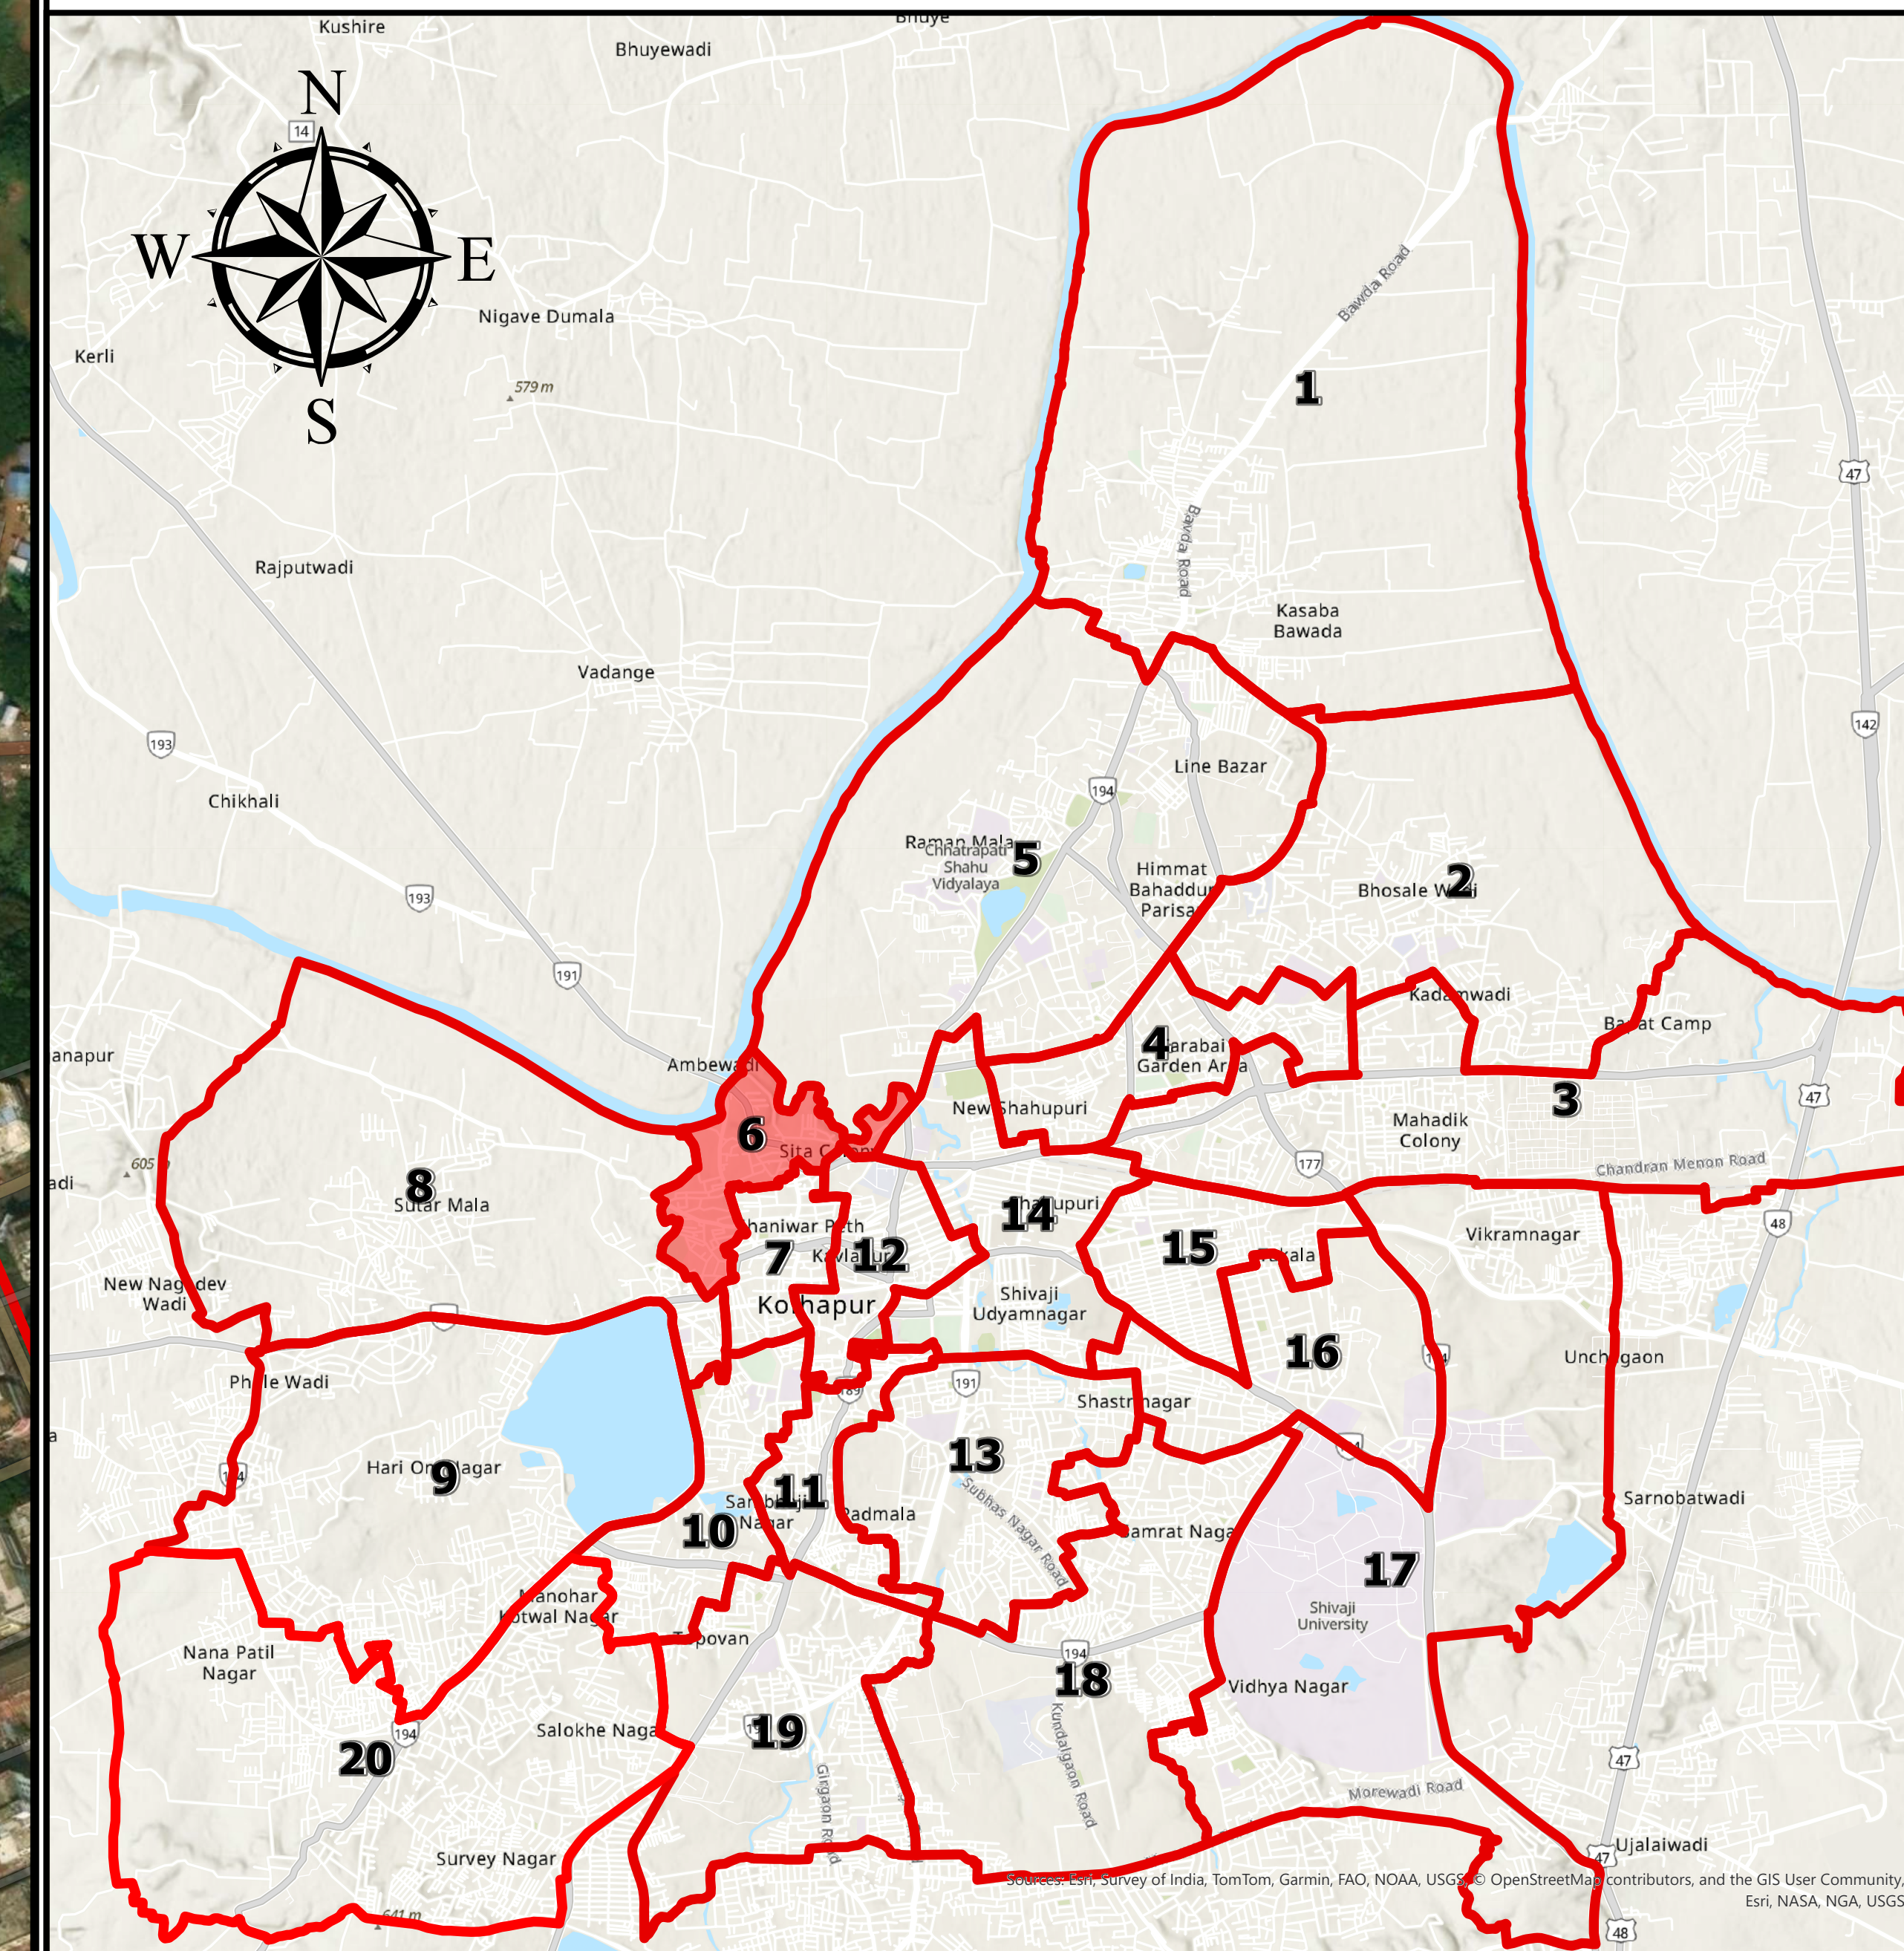

Kolhapur Municipal Corporation

Draft Ward Formation For General Election 2025

WARD 6

WARD POPULATION

TOTAL POPULATION	25394
SC POPULATION	2837
ST POPULATION	86

KEY MAP - KMC

LEGENDS	
KMC City Boundary	
Ward Boundary	
National Highway	
Railway Line	
River	